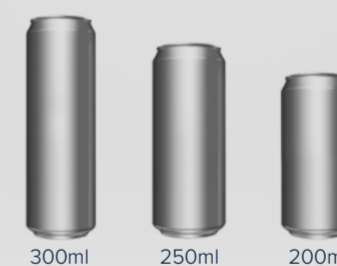

Visy Beverage Can

Range guide

CLASSIC

Iconic, nostalgic, timeless.

Classic is the perfect beverage can for traditional and widely consumed beverages such as soft drinks and beer.

SLEEK

Stylish, sophisticated, effortless.

Sleek cans blend great design with functionality for hand crafted beverages like seltzer and sparkling drinks with unique profiles or special blends.

SLIM

Modern, elegant, convenient.

Slim cans are primarily used for ready-to-drink beverages, particularly those marketed as healthier or more sophisticated. Slim cans are also suitable for smaller serves and portion control.