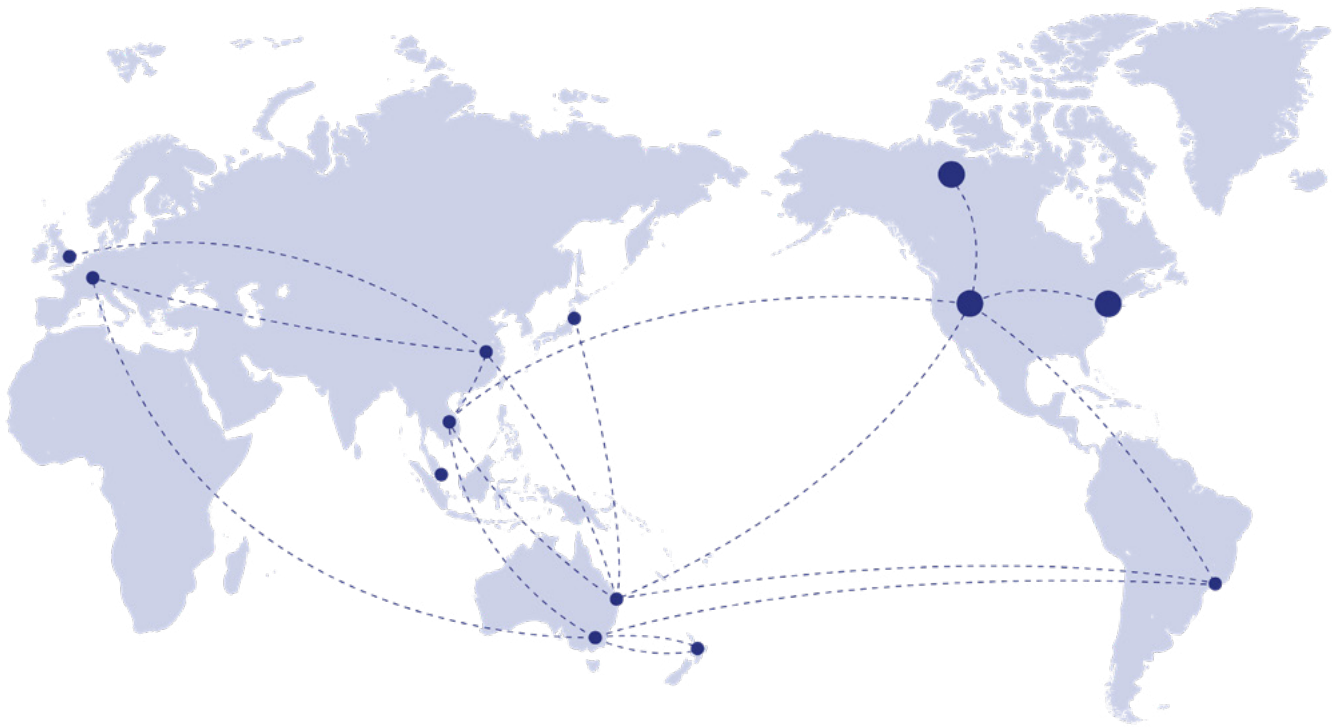

Visy Global Logistics Ocean Freight services

Logistics done differently

Delivering customers ocean freight solutions
in a highly dynamic world

The Visy Logistics difference

- Solution oriented support
- Trade lane expertise
- Personal support & management – Single touch
- Digitally advanced track & trace platforms
- Genuinely customizable solutions
- Control tower concept
- Nimble, flexible and efficient

Customizable

Reliable

Efficient

VISIT [VISY.COM](https://www.visy.com)

Follow us   

Global network and connections

Our capabilities

- FCL & LCL
- Cargo insurance
- Domestic services
- Track & trace
- Warehousing solutions
- Vessel chartering
- Project cargo
- Break bulk

**Comprehensive services
that go beyond Port to Port
or Door to Door.**

Ocean solutions

Visy Global Logistics provides flexible solutions in the highly dynamic ocean freight market. Our comprehensive ocean freight service is designed to accommodate shipments of varying sizes and volumes, ensuring secure and timely deliveries. By leveraging our extensive network and expertise, we meet our customers' expectations with customized and reliable ocean freight solutions.

Direct to customer

Working closely with our customers, Visy Global Logistics develops comprehensive logistics solutions that go beyond port-to-port services. We provide integrated drayage and warehousing services, ensuring seamless supply chain management. Leveraging our extensive network and deep expertise in key trade lanes, we deliver cost-effective and optimized solutions for your freight. With customizable options, proven technology, and a range of space allocations and transit choices, Visy Global Logistics is your trusted partner for all-encompassing logistics solutions.